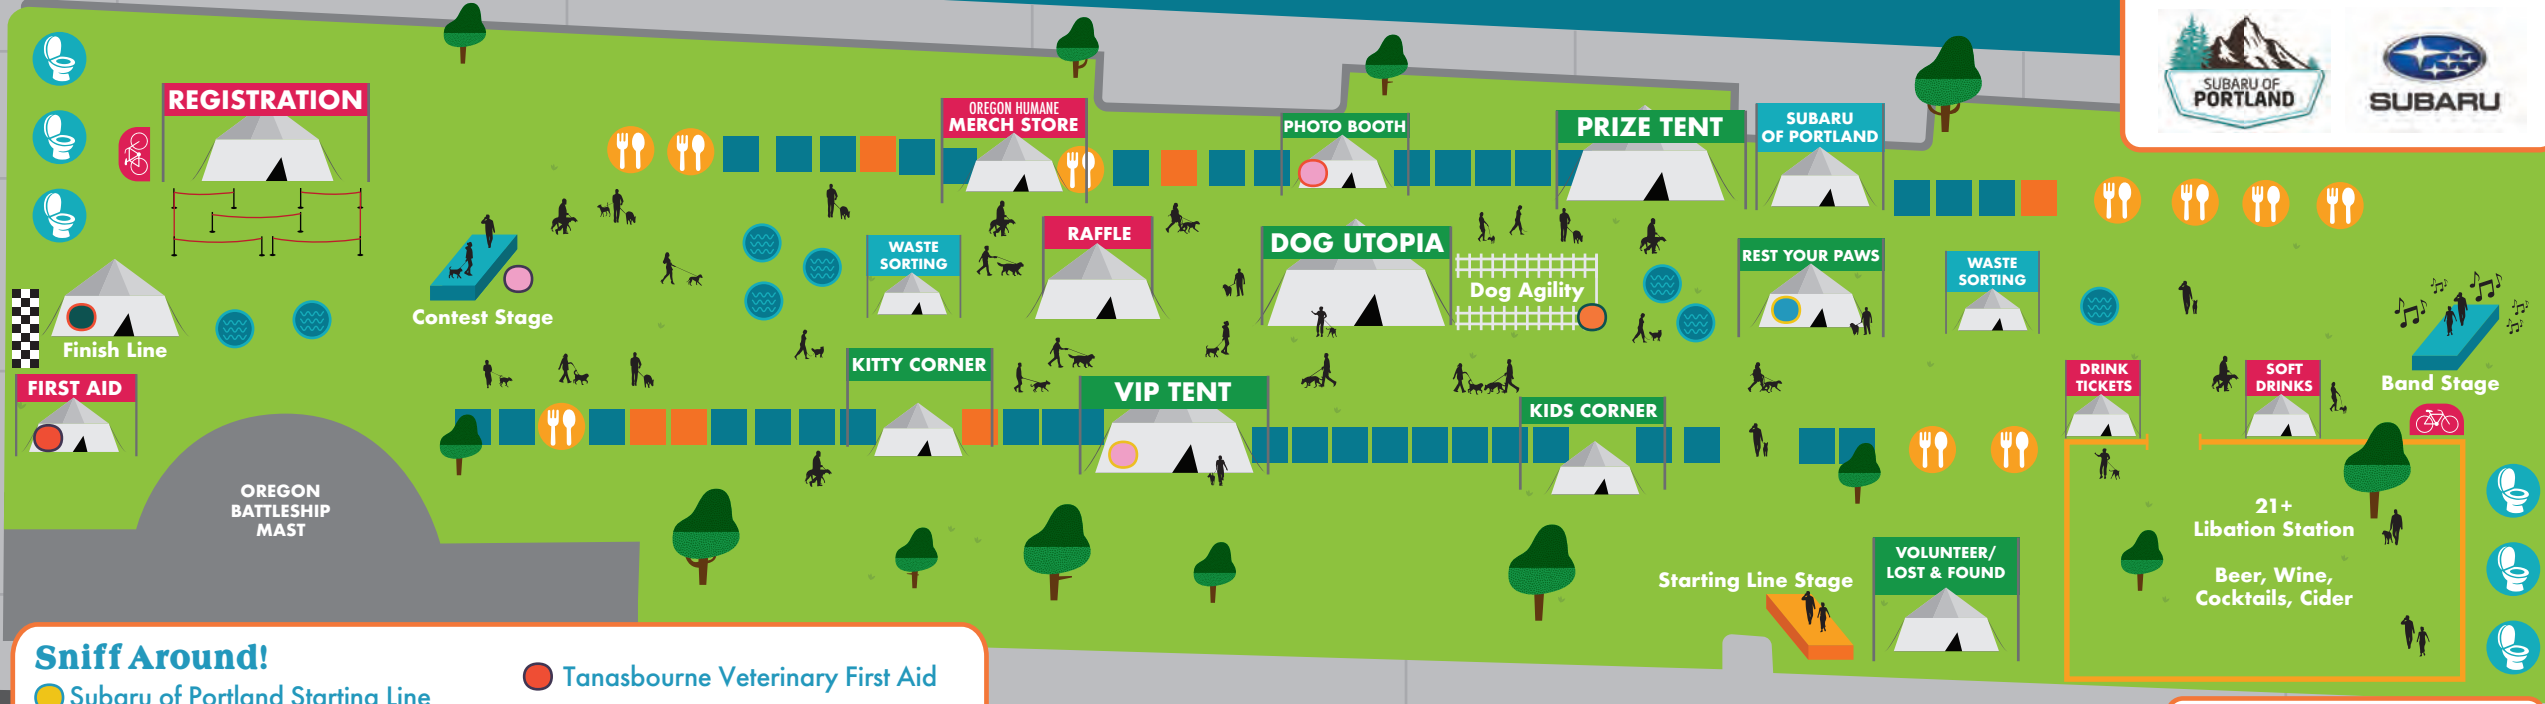

Learn more at oregonhumane.org/autos

The Fun Doesn't Stop When Doggie Dash Ends!

Doggie Dash After-Party at Director Park, 12-6 p.m.

- Bring! Treats for Dogs
- Local craft market
- Dog obstacle course
- Marsh & Mallow Co.
- And more!

doggiedash.org

Festival Schedule

7:30 a.m. – Festival begins

8 a.m. – Libation Station opens

9 a.m. – **Human zoomies!!!**

First run/walk wave departs

10 a.m. – Frisbee demo

10:15 a.m. – Last wave departs

Oregon Humane's
Community Veterinary Hospital
Call to schedule (503) 285-7722

Willamette River

Presenting Sponsor:

Sniff Around!

- Subaru of Portland Starting Line
- The Standard Rest Your Paws
- Fetch Pet Insurance Dog Agility
- Perch Furniture Photo Booth
- Tanasbourne Veterinary First Aid
- iHeart Media Contest Stage
- Terry Morrison - Stifel VIP Tent
- Washman Finish Line

SW Naito Pkwy.

Thanks to Our Media Partners

MAP KEY

- Vendor Booth
- Oregon Humane Program Booth
- Toilets
- Food Trucks
- Dog Water
- Leo Flores Bike Parking

ENTER THE DOGGIE DASH RAFFLE
Every ticket purchased helps save lives!